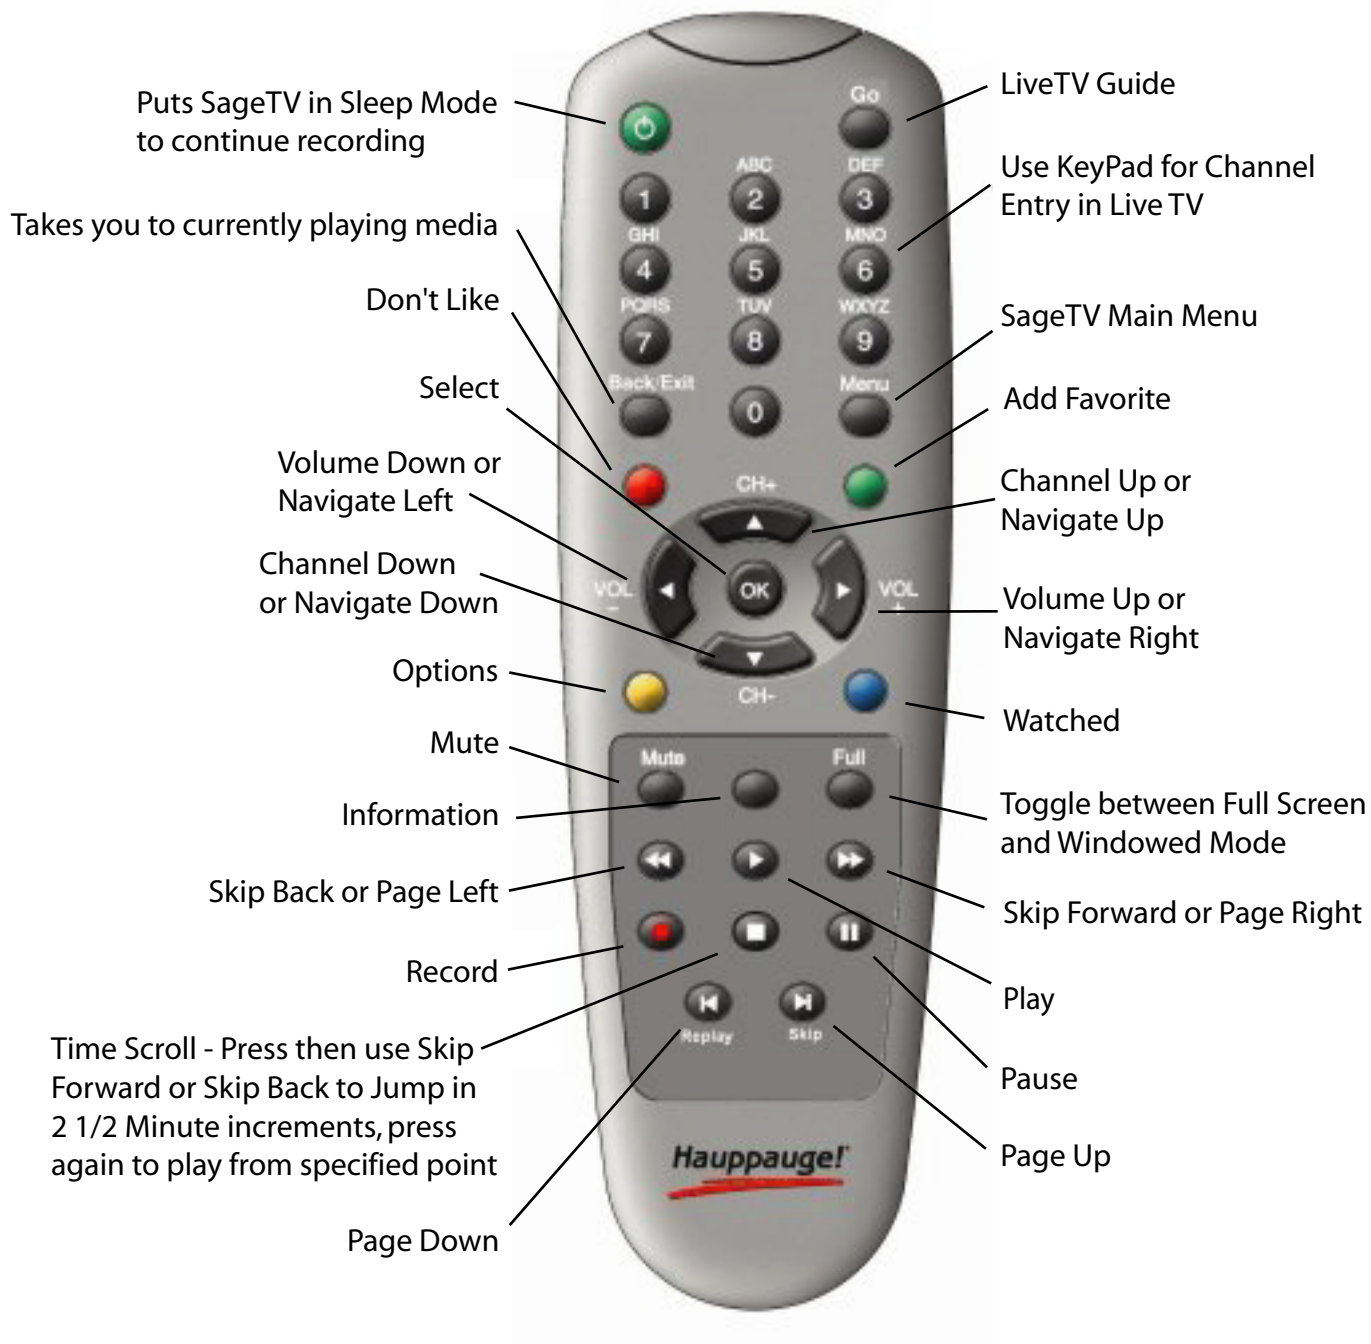

SageTV Preconfigured Hauppauge Remote Control Commands

Remote Control Shortcuts

Hit "Go" to quickly return to the current time within the LiveTV Guide

Hit "number" and "Skip Forward" or "Skip Back" to jump ahead/back in the LiveTV Guide that "number" of days.